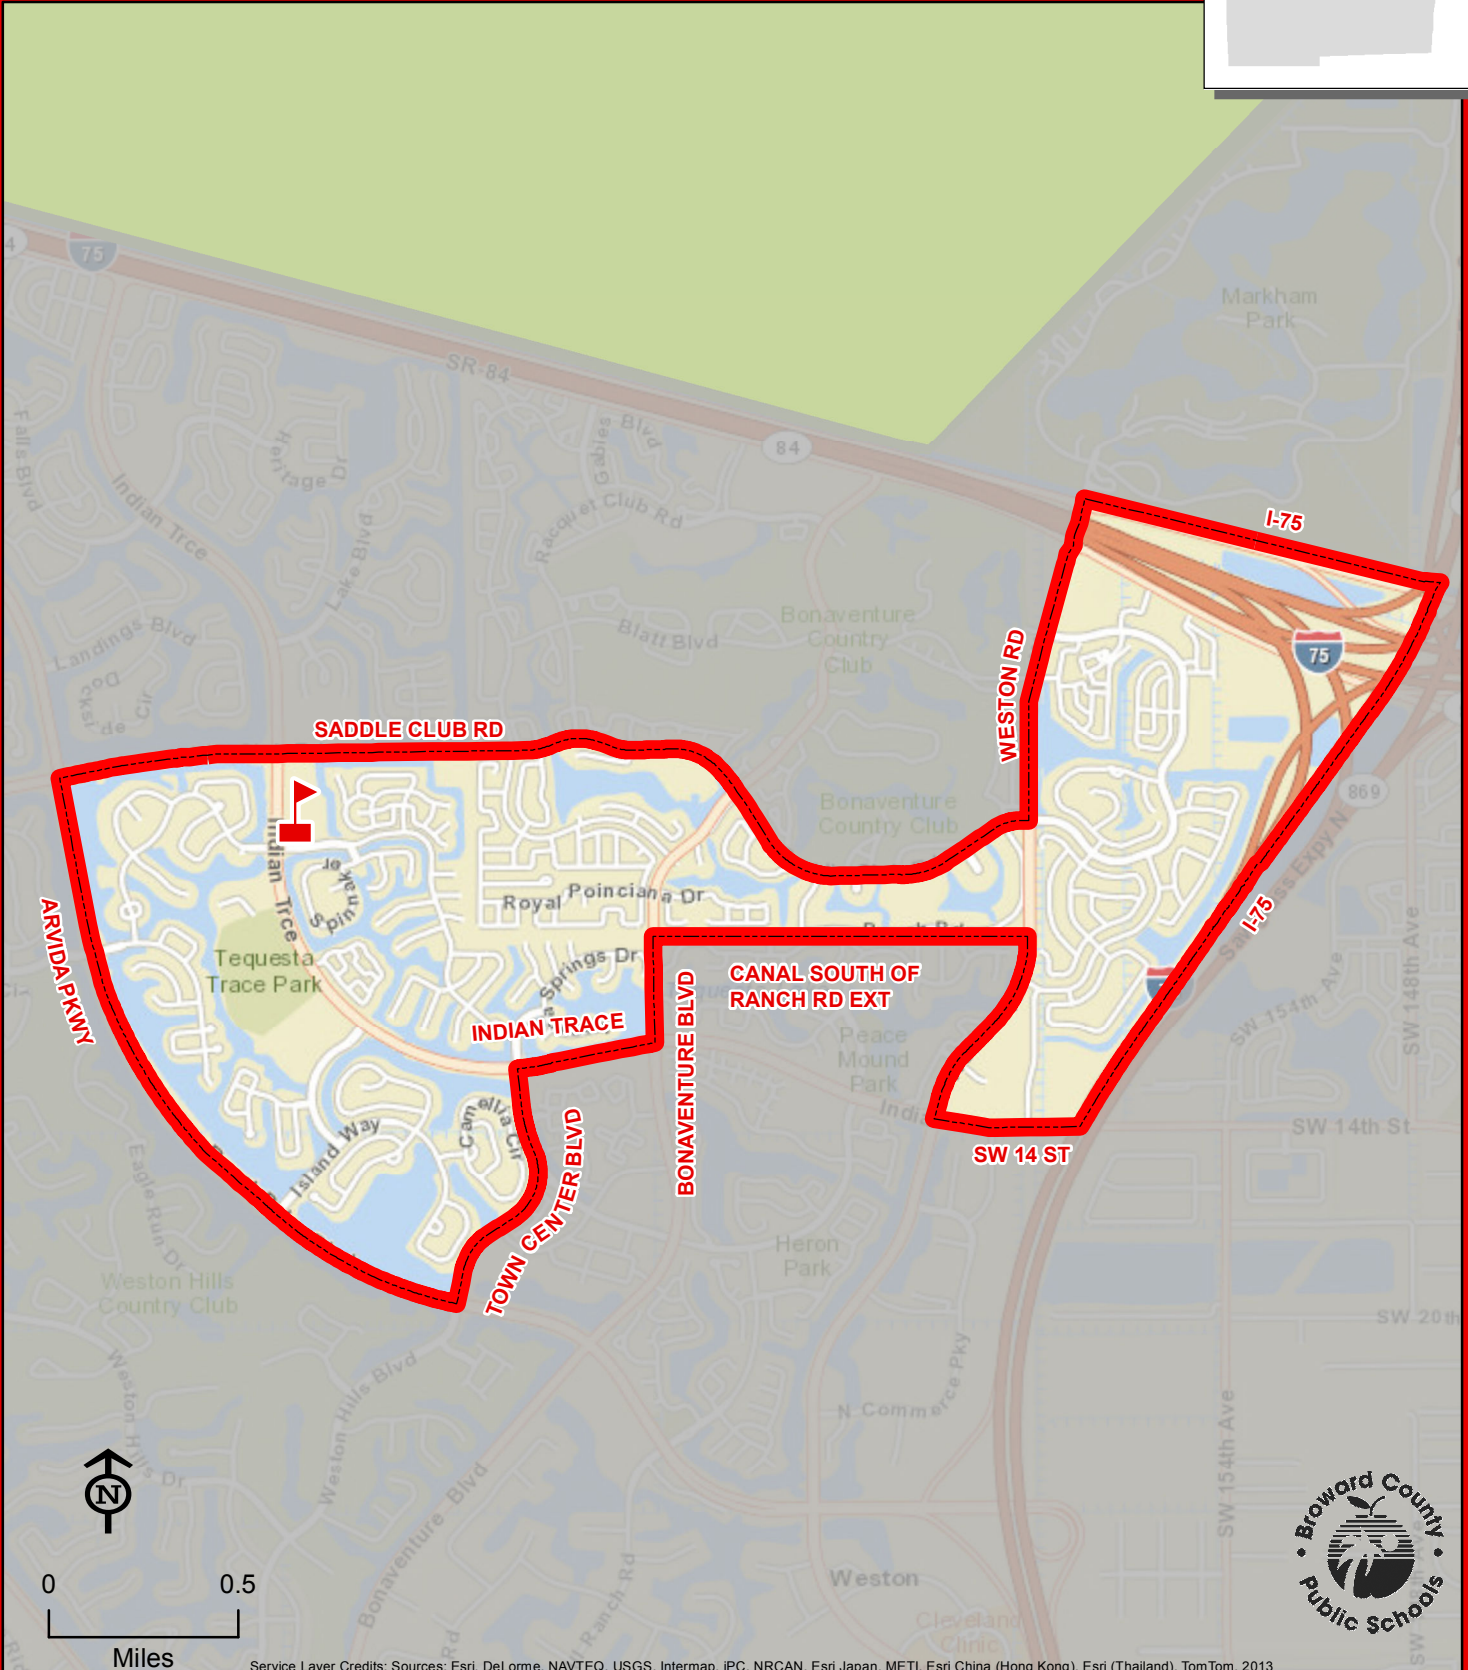

# INDIAN TRACE ELEMENTARY SCHOOL

400 INDIAN TRACE  
WESTON, FLORIDA 33326  
754-323-6300

INDIAN TRACE

Service Layer Credits: Sources: Esri, DeLorme, NAVTEQ, USGS, Intermap, IPC, NRCAN, Esri Japan, METI, Esri China (Hong Kong), Esri (Thailand), TomTom, 2013

THIS MAP IS FOR CONCEPTUAL PURPOSES ONLY AND SHOULD NOT BE USED FOR LEGAL BOUNDARY DETERMINATIONS